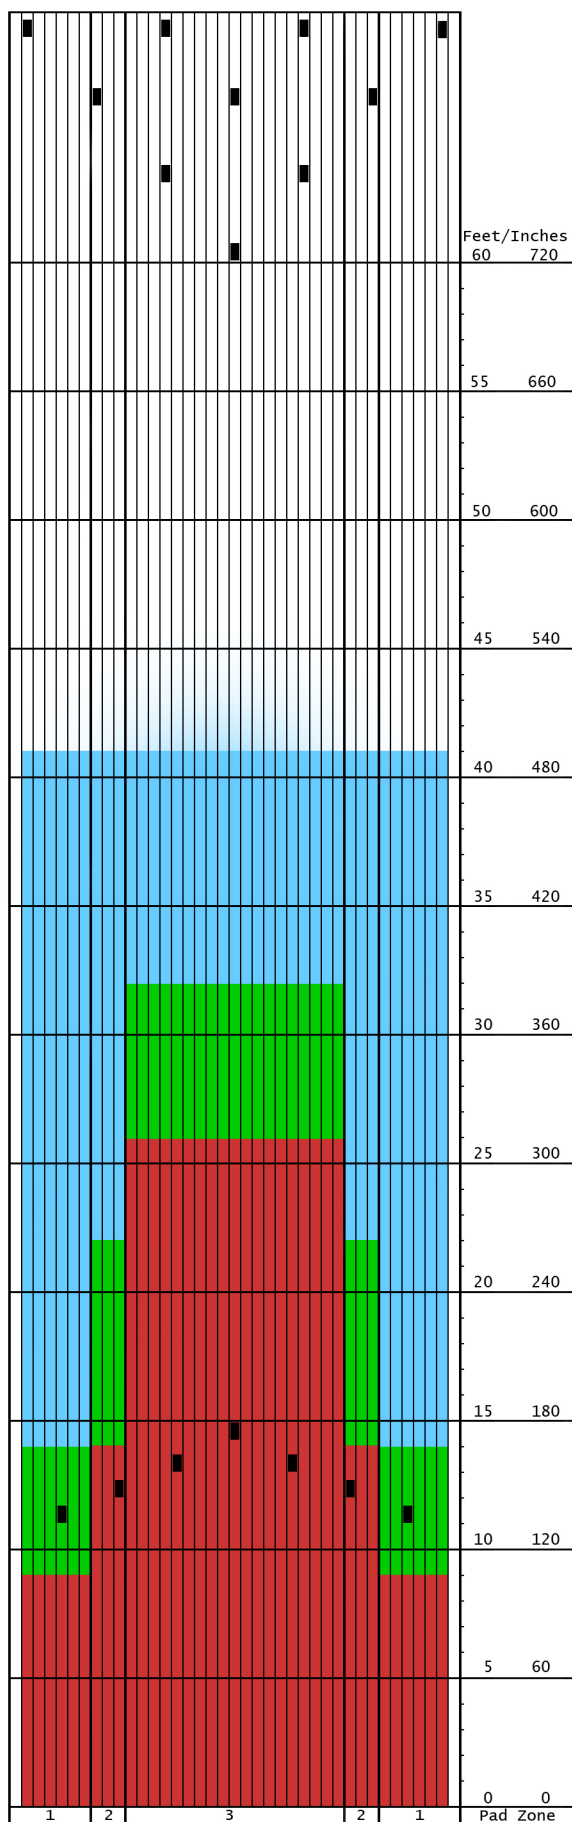

# Kegel Crossfire oljeprofilskjema

- Reverse oil
- Combined oil
- Forward oil
- Buff area

Dato:

Menu description	Verdi	Endring	Endring
Start cleaning distance	0		
oil only dust (yes/no)	Yes		
oil distance (ft ')	41'		

Forward shift to 2nd (ft')	15'		
Forward shift to high (ft')	32'		
Zone 1 Pads off (inch")	108"		
Zone 2 Pads off (inch")	216"		
Zone 3 Pads off (ft')	26'		
Forward buff distance (ft')	41'		

Reverse shift to 2nd (ft')	34'		
Reverse shift to low (ft')	23'		
Drop brush in reverse (ft')	33'		
Zone 3 pads on (ft')	32'		
Zone 2 pads on (inch")	264"		
Zone 1 pads on (inch")	168"		
Reverse buff distance (ft')	0'		

Spray on time (tenths)			
Last spray (ft')			
Conditioner type			
Cleaner type			
Cleaner ratio			

Merknad: Profil

Type:

Mengde:

Scorebarhet:

Rune Barmark - rune.barmark@gmail.com